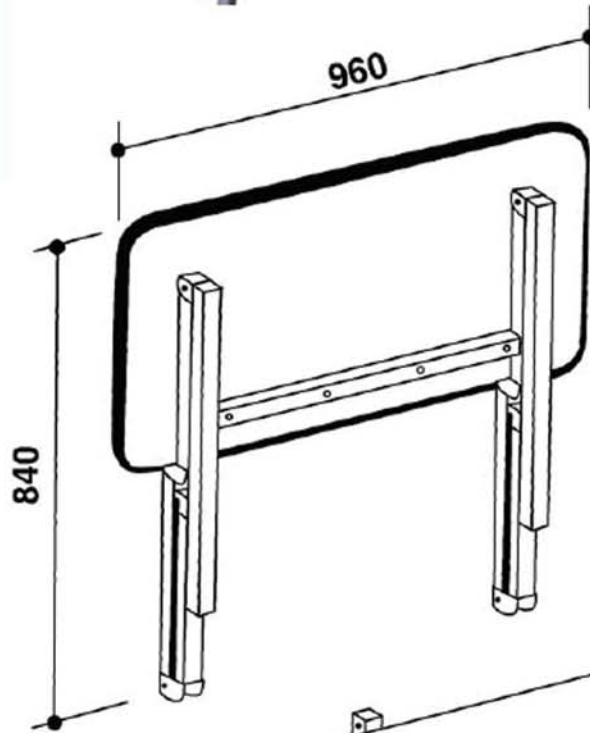

FOLD AWAY SHOWER SEAT
A18533

960 x 400mm AS1428
Compliant Fold Away
Shower Seat.
Stainless Steel frame with
two load bearing legs.
Hygienic mould resistant
polymer seat surface.

AQUA CONCEPTS

10/46 SMITH ST, SOUTHPORT, QLD 4215 PH: 07 5503 0855 FAX: 07 5503 0877