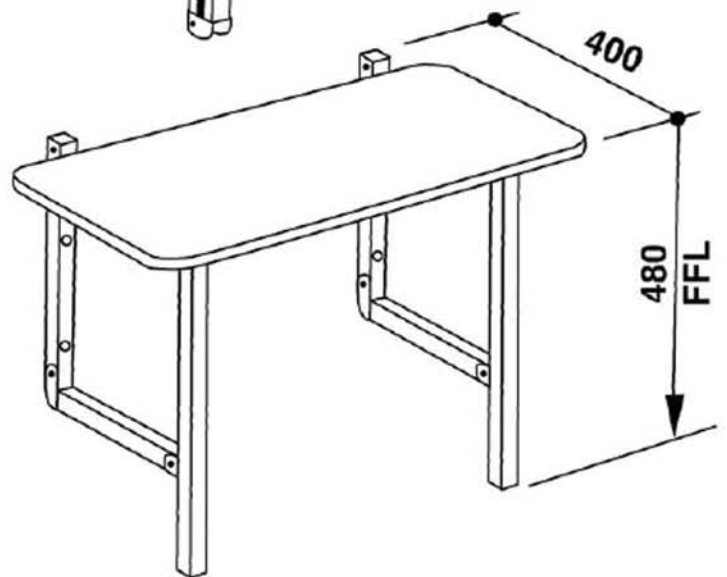

FOLD AWAY SHOWER SEAT
A18533

960 x 400mm AS1428
Compliant Fold Away
Shower Seat.
Stainless Steel frame with
two load bearing legs.
Hygienic mould resistant
polymer seat surface.

AQUA CONCEPTS

10/46 SMITH ST, SOUTHPORT, QLD 4215 PH: 07 5503 0855 FAX: 07 5503 0877