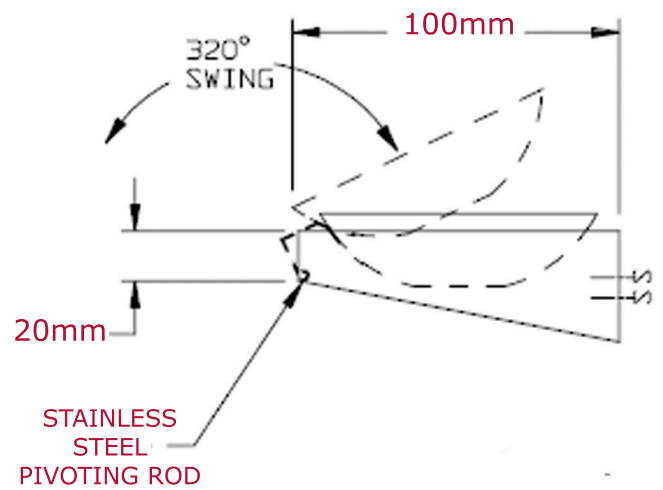

TIP OVER ASHTRAY
BSB111

AQUA CONCEPTS

10/46 SMITH ST, SOUTHPORT, QLD 4215 PH: 07 5503 0855 FAX: 07 5503 0877

CAPITOL BUILDING AND SECURITY PRODUCTS, MELBOURNE

53 MILLS RD, BRAESIDE, VIC 3195 PH: 03 9587 5330 FAX: 03 9587 5752