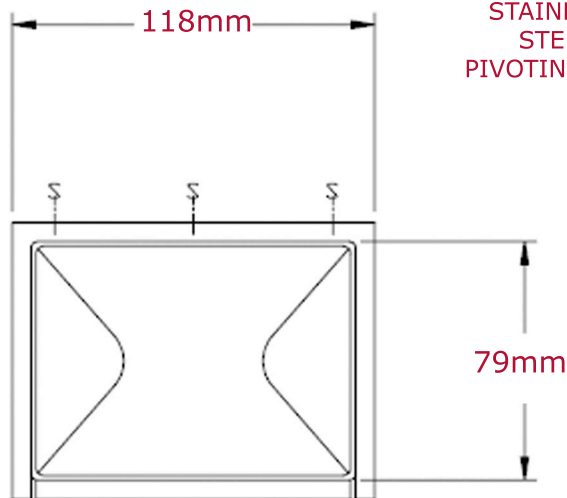

TIP OVER ASHTRAY
BSB111

AQUA CONCEPTS

10/46 SMITH ST, SOUTHPORT, QLD 4215 PH: 07 5503 0855 FAX: 07 5503 0877

CAPITOL BUILDING AND SECURITY PRODUCTS, MELBOURNE

53 MILLS RD, BRAESIDE, VIC 3195 PH: 03 9587 5330 FAX: 03 9587 5752