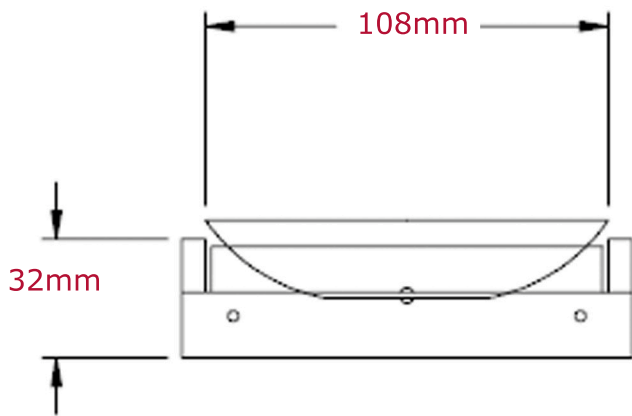

TIP OVER ASHTRAY
BSB111

AQUA CONCEPTS

10/46 SMITH ST, SOUTHPORT, QLD 4215 PH: 07 5503 0855 FAX: 07 5503 0877

CAPITOL BUILDING AND SECURITY PRODUCTS, MELBOURNE

53 MILLS RD, BRAESIDE, VIC 3195 PH: 03 9587 5330 FAX: 03 9587 5752