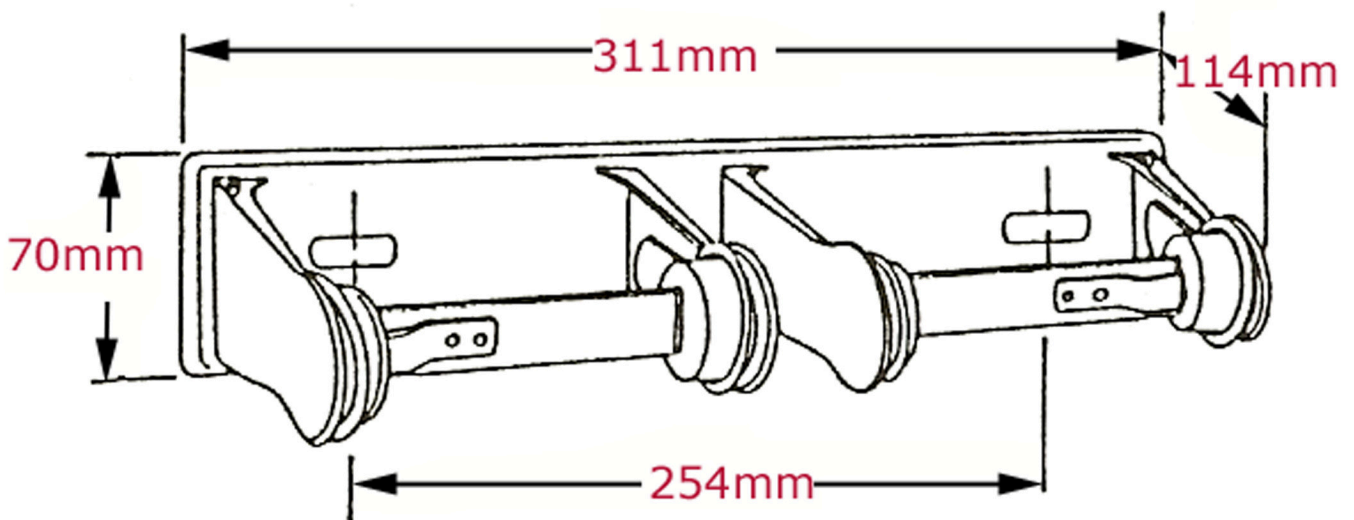

## DOUBLE SELF LOCKING ROLL TOILET TISSUE DISPENSER CB052

- Polished chromium-plated cold roll steel.
- Locking mechanism prevents removal of roll until paper is used out.
- Equipped with tension spring to prevent free unrolling of paper.