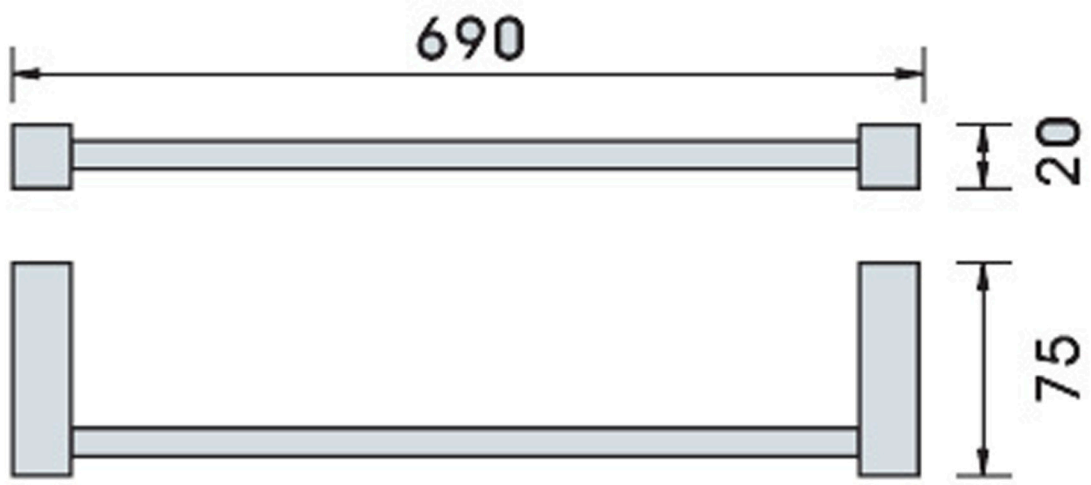

ECCO

E83530 SINGLE TOWEL RAIL

AQUA CONCEPTS

10/46 SMITH ST, SOUTHPORT, QLD 4215 PH: 07 55030855 FAX: 07 55030877

CAPITOL BUILDING AND SECURITY PRODUCTS, MELBOURNE

53 MILLS RD, BRAESIDE, VIC 3195 PH: 03 95875330 FAX: 03 95875752