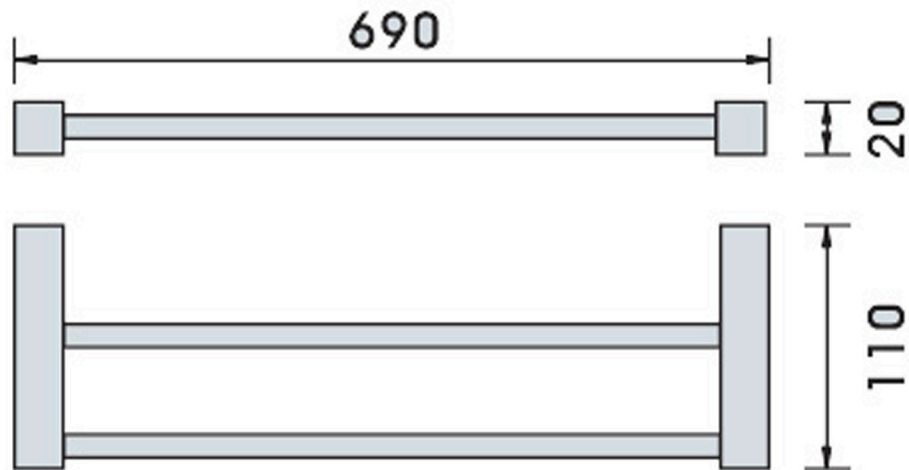

INNOVARE *Design*

ECCO

E83530D DOUBLE TOWEL RAIL

AQUA CONCEPTS

10/46 SMITH ST, SOUTHPORT, QLD 4215 PH: 07 55030855 FAX: 07 55030877

CAPITOL BUILDING AND SECURITY PRODUCTS, MELBOURNE

53 MILLS RD, BRAESIDE, VIC 3195 PH: 03 95875330 FAX: 03 95875752