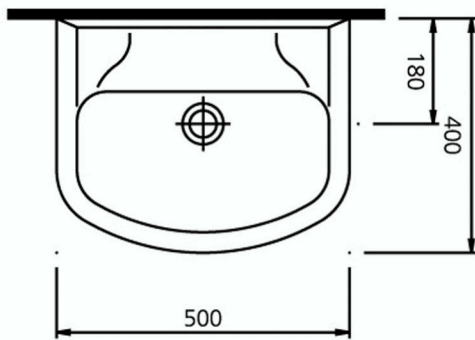

# 50cm WALL BASIN KP91911

AVAILABLE WITH HALF TRAP COVER KP92350 OR FULL PEDESTAL KP12140

FULL PEDESTAL KP12140

HALF TRAP COVER KP92350