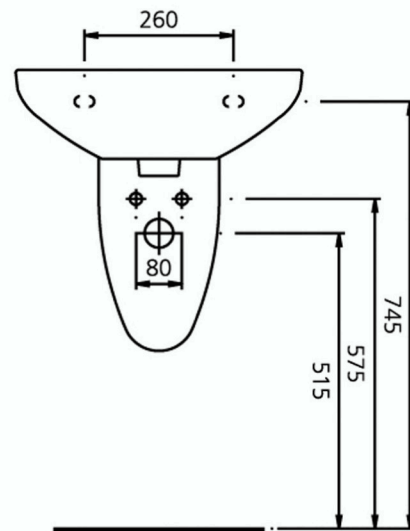

# 50cm WALL BASIN KP91911

AVAILABLE WITH HALF TRAP COVER KP92350 OR FULL PEDESTAL KP12140

FULL PEDESTAL KP12140

HALF TRAP COVER KP92350