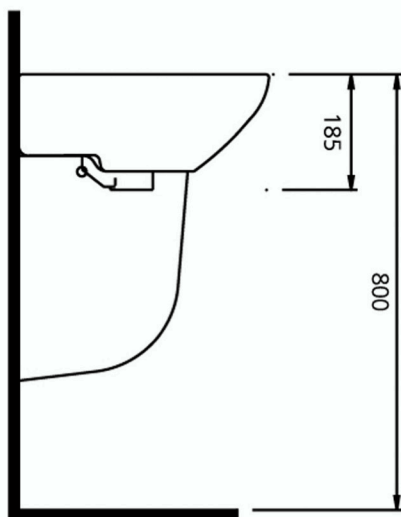

# 50cm WALL BASIN KP91911

AVAILABLE WITH HALF TRAP COVER KP92350 OR FULL PEDESTAL KP12140

FULL PEDESTAL KP12140

HALF TRAP COVER KP92350