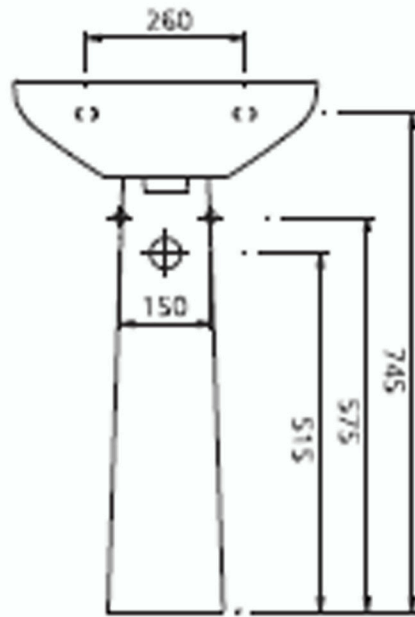

# 50cm WALL BASIN KP91911

AVAILABLE WITH HALF TRAP COVER KP92350 OR FULL PEDESTAL KP12140

FULL PEDESTAL KP12140

HALF TRAP COVER KP92350