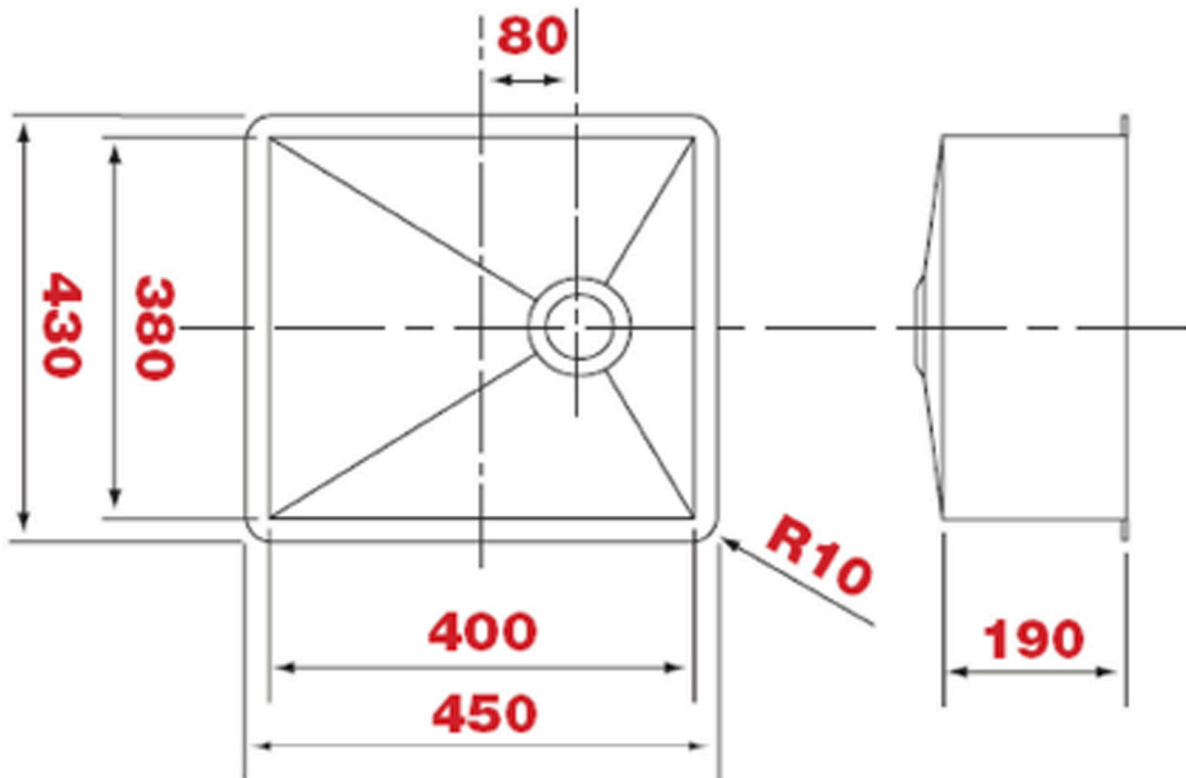

## Q02BW SQUARE UNDERMOUNT STAINLESS STEEL SINK