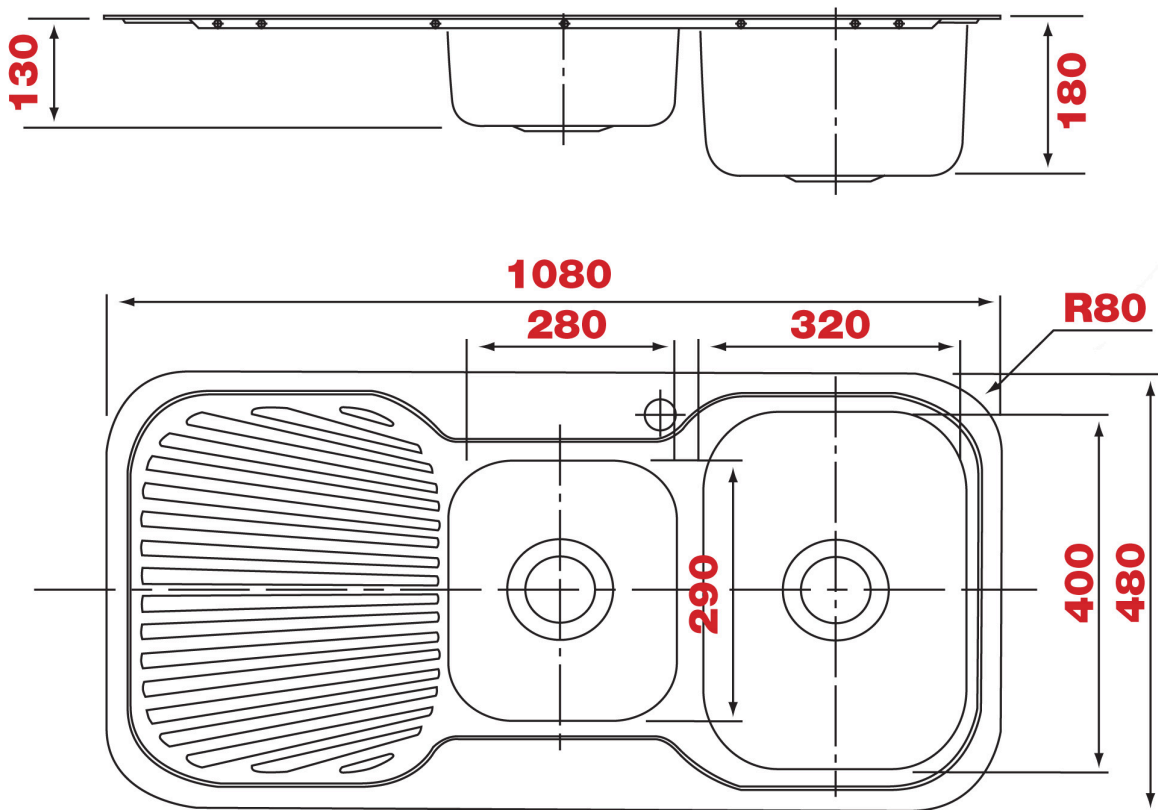

COSMOPOLITAN

Q1100 1 & 3/4 BOWL STAINLESS STEEL SINK

AVAILABLE IN RIGHT OR LEFT HAND BOWL

AQUA CONCEPTS

10/46 SMITH ST, SOUTHPORT, QLD 4215 PH: 07 5503 0855 FAX: 07 5503 0877

CAPITOL BUILDING AND SECURITY PRODUCTS, MELBOURNE