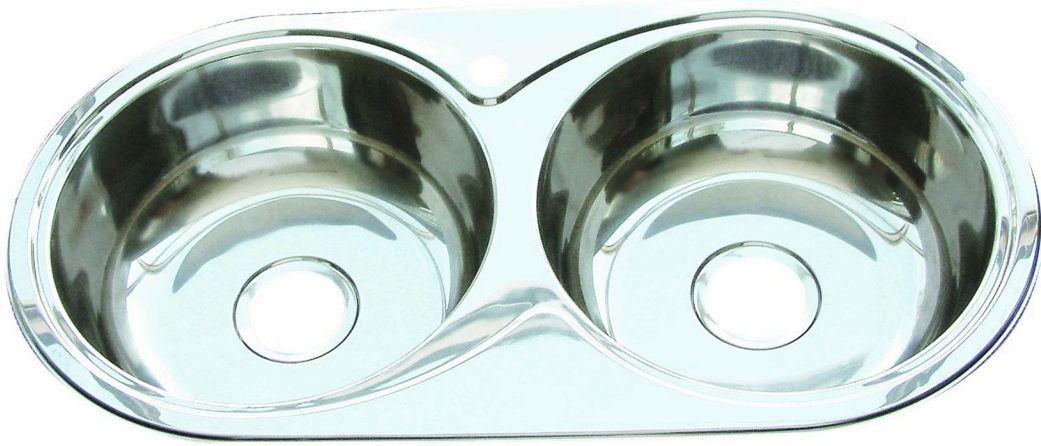

COSMOPOLITAN

Q880 ROUND DOUBLE DROP IN STAINLESS STEEL SINK

AQUA CONCEPTS

10/46 SMITH ST, SOUTHPORT, QLD 4215 PH: 07 5503 0855 FAX: 07 5503 0877

CAPITOL BUILDING AND SECURITY PRODUCTS, MELBOURNE

53 MILLS RD, BRAESIDE, VIC 3195 PH: 03 9587 5330 FAX: 03 9587 5752