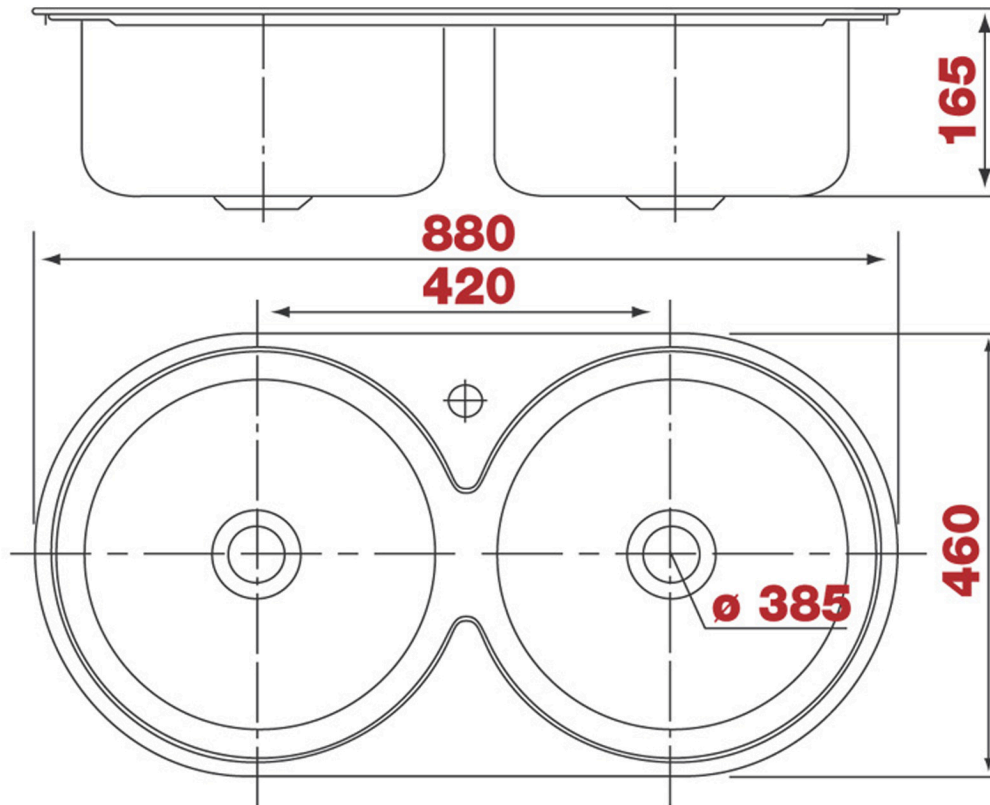

COSMOPOLITAN

Q880 ROUND DOUBLE DROP IN STAINLESS STEEL SINK

AQUA CONCEPTS

10/46 SMITH ST, SOUTHPORT, QLD 4215 PH: 07 5503 0855 FAX: 07 5503 0877

CAPITOL BUILDING AND SECURITY PRODUCTS, MELBOURNE

53 MILLS RD, BRAESIDE, VIC 3195 PH: 03 9587 5330 FAX: 03 9587 5752