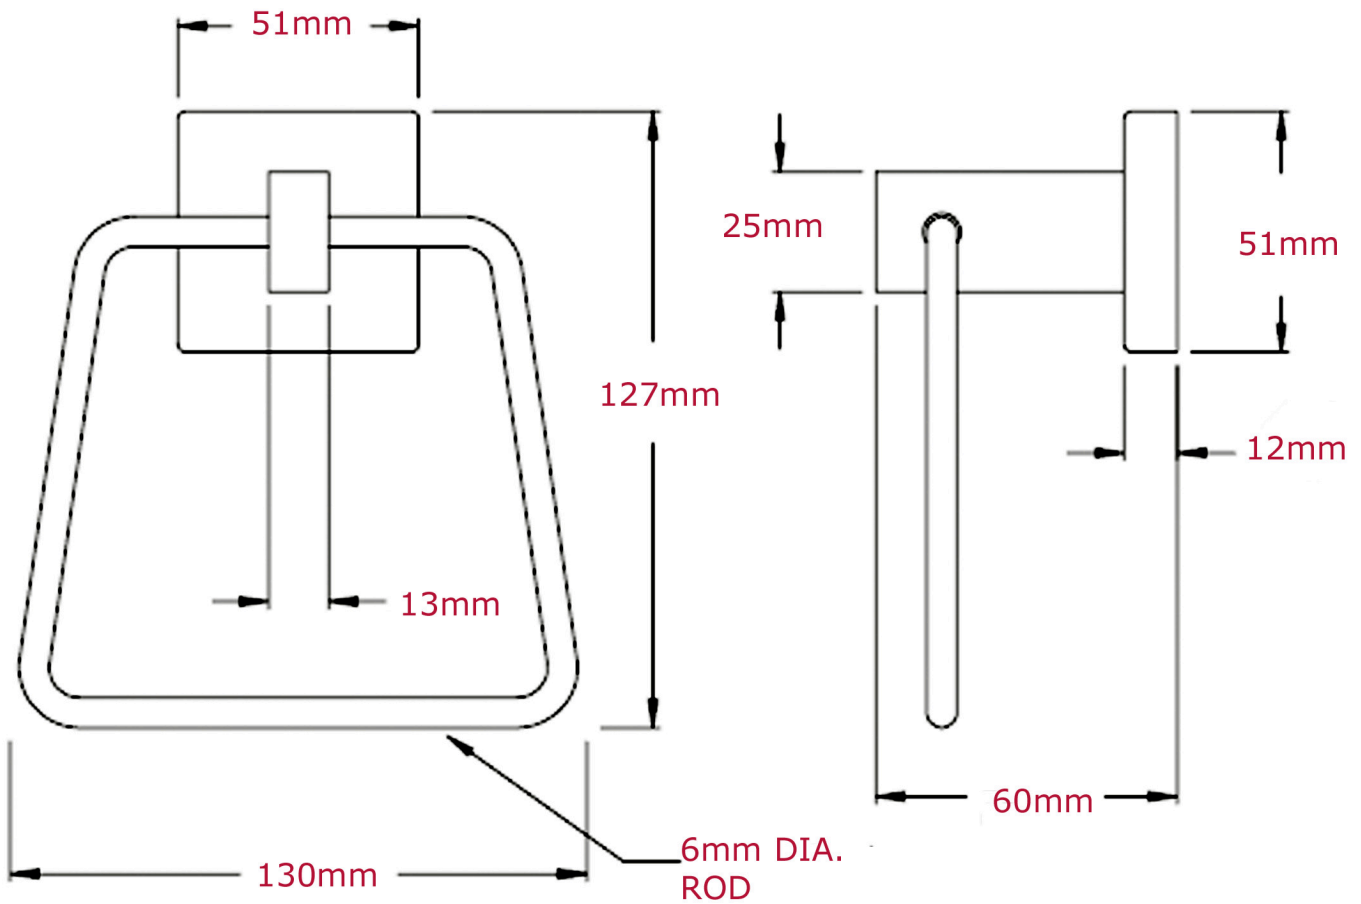

CF&T

TOWEL RING SB144

AQUA CONCEPTS

10/46 SMITH ST, SOUTHPORT, QLD 4215 PH: 07 5503 0855 FAX: 07 5503 0877

CAPITOL BUILDING AND SECURITY PRODUCTS, MELBOURNE

53 MILLS RD, BRAESIDE, VIC 3195 PH: 03 9587 5330 FAX: 03 9587 5752