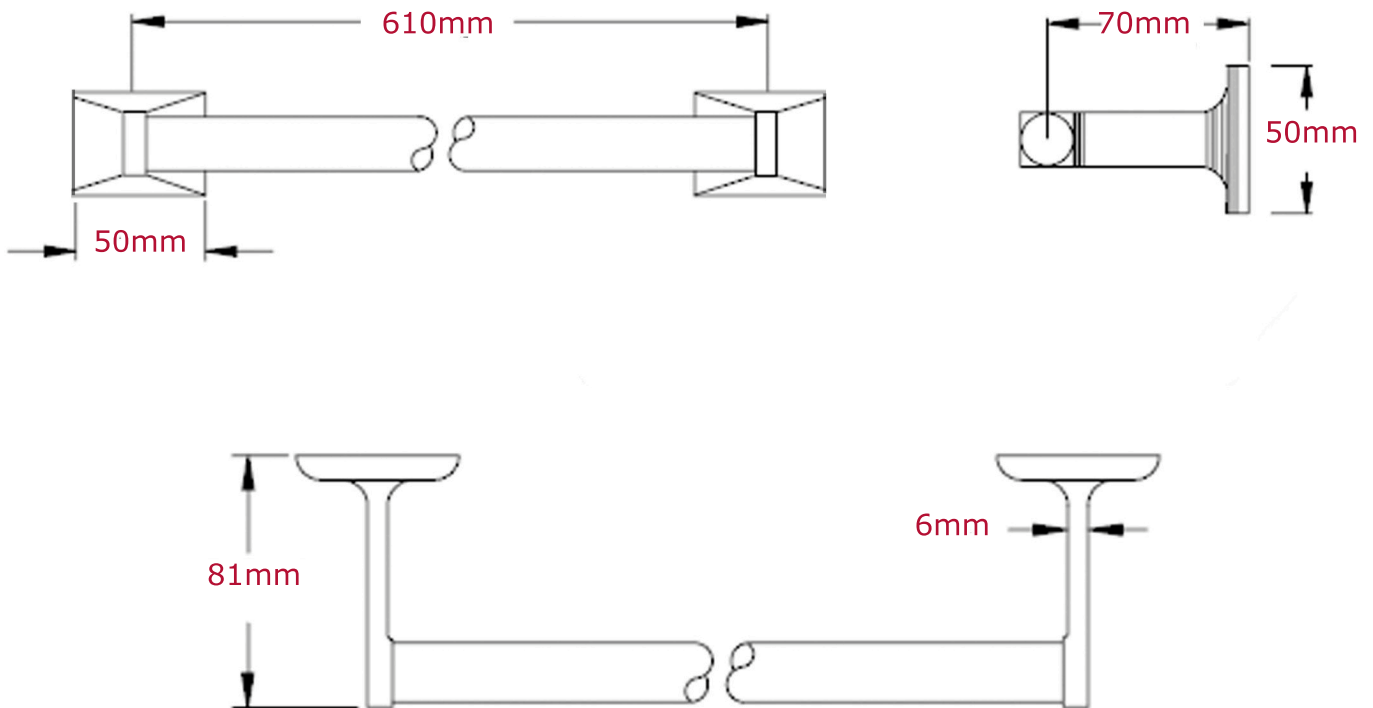

SINGLE TOWEL RAIL
SB149R

AQUA CONCEPTS
10/46 SMITH ST, SOUTHPORT, QLD 4215 PH: 07 5503 0855 FAX: 07 5503 0877
CAPITOL BUILDING AND SECURITY PRODUCTS, MELBOURNE
53 MILLS RD, BRAESIDE, VIC 3195 PH: 03 9587 5330 FAX: 03 9587 5752
SPECIALISED PROJECT SERVICES
1/151 BEAUCHAMP RD, MATRAVILLE, NSW 1240 PH: 02 9666 8998 FAX: 02 9666 8997