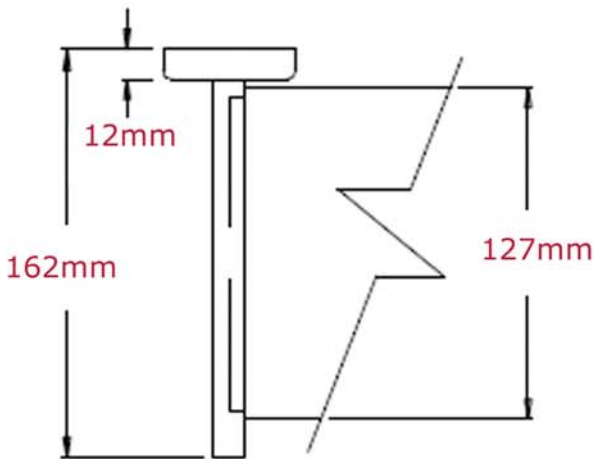

STAINLESS STEEL UTILITY SHELF
SB176

AQUA CONCEPTS
10/46 SMITH ST, SOUTHPORT, QLD 4215 PH: 07 5503 0855 FAX: 07 5503 0877
CAPITOL BUILDING AND SECURITY PRODUCTS, MELBOURNE
53 MILLS RD, BRAESIDE, VIC 3195 PH: 03 9587 5330 FAX: 03 9587 5752
SPECIALISED PROJECT SERVICES
1/151 BEAUCHAMP RD, MATRAVILLE, NSW 1240 PH: 02 9666 8998 FAX: 02 9666 8997