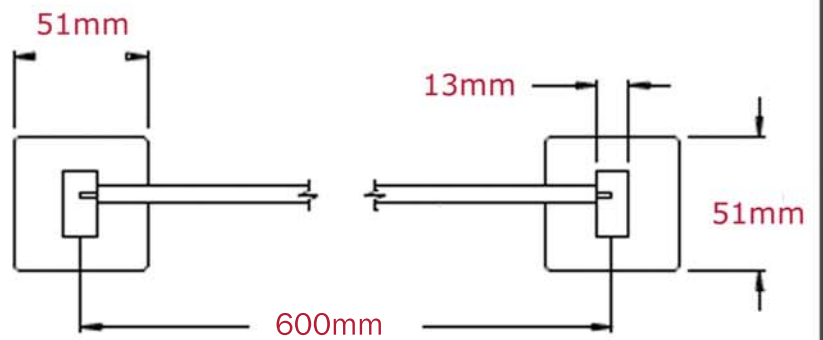

STAINLESS STEEL UTILITY SHELF
SB176

AQUA CONCEPTS
10/46 SMITH ST, SOUTHPORT, QLD 4215 PH: 07 5503 0855 FAX: 07 5503 0877
CAPITOL BUILDING AND SECURITY PRODUCTS, MELBOURNE
53 MILLS RD, BRAESIDE, VIC 3195 PH: 03 9587 5330 FAX: 03 9587 5752
SPECIALISED PROJECT SERVICES
1/151 BEAUCHAMP RD, MATRAVILLE, NSW 1240 PH: 02 9666 8998 FAX: 02 9666 8997