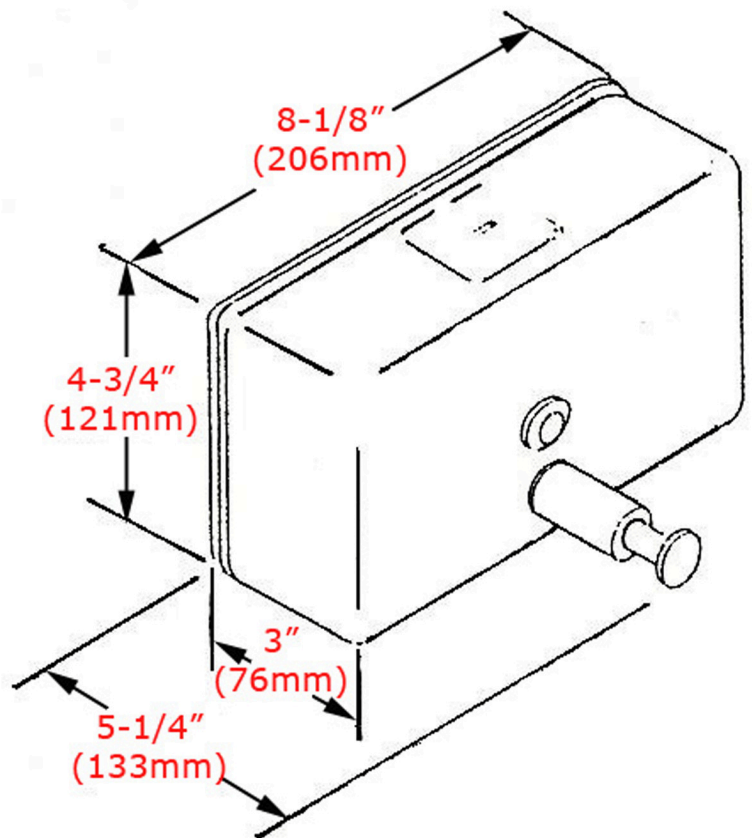

## HORIZONTAL STAINLESS STEEL SOAP DISPENSER SD102

CAPACITY: 40oz

OVERALL SIZE:  
8 1/4" w x 4 3/4" h x 2 3/4" d

SPECIFICATIONS:  
Entire container formed of 18-8  
type 304 stainless steel

Exposed surfaces satin finished

Equipped with acrylic soap level  
window.

Concealed wall fastening.

Vandal resistant.

AQUA CONCEPTS

10/46 SMITH ST, SOUTHPORT, QLD 4215 PH: 07 5503 0855 FAX: 07 5503 0877

CAPITOL BUILDING AND SECURITY PRODUCTS, MELBOURNE