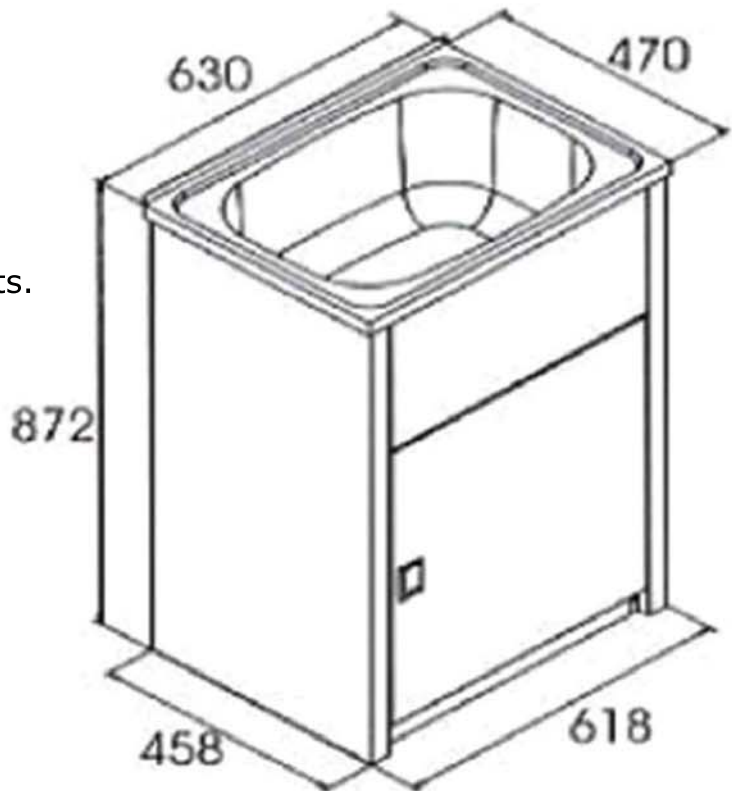

There is a Lifetime Manufacturer's Warranty on all Stainless Steel Products.

The tub in both the ST/C 45L and the ST/COMPACT has a Lifetime Manufacturer's Warranty.

The cabinet for both the ST/C 45L and the ST/COMPACT have a 30 Year Manufacturer's Warranty.