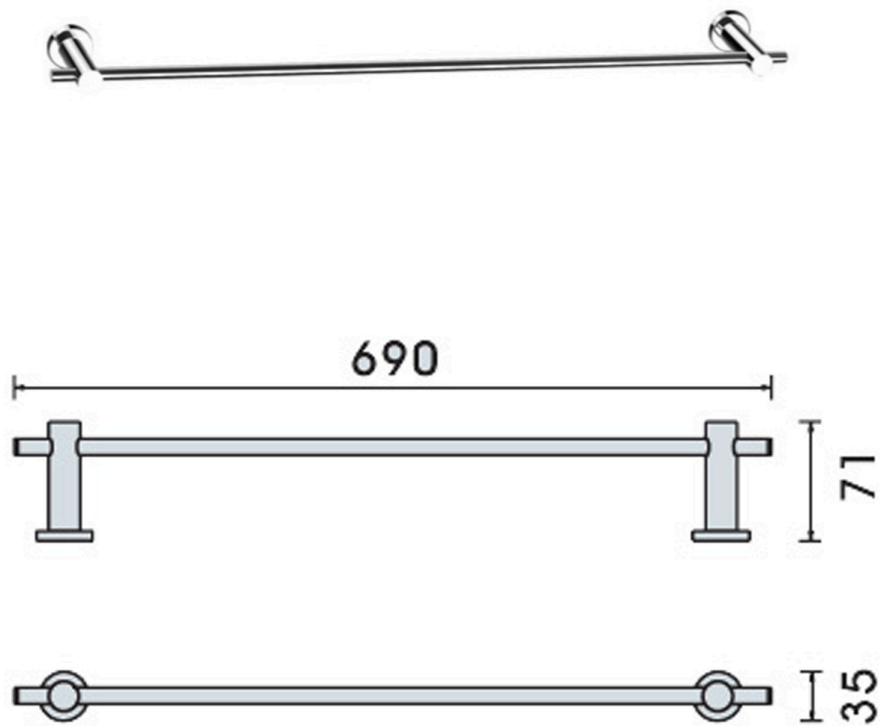

ZONA

Z84430 SINGLE TOWEL RAIL

AQUA CONCEPTS

10/46 SMITH ST, SOUTHPORT, QLD 4215 PH: 07 55030855 FAX: 07 55030877

CAPITOL BUILDING AND SECURITY PRODUCTS, MELBOURNE

53 MILLS RD, BRAESIDE, VIC 3195 PH: 03 95875330 FAX: 03 95875752