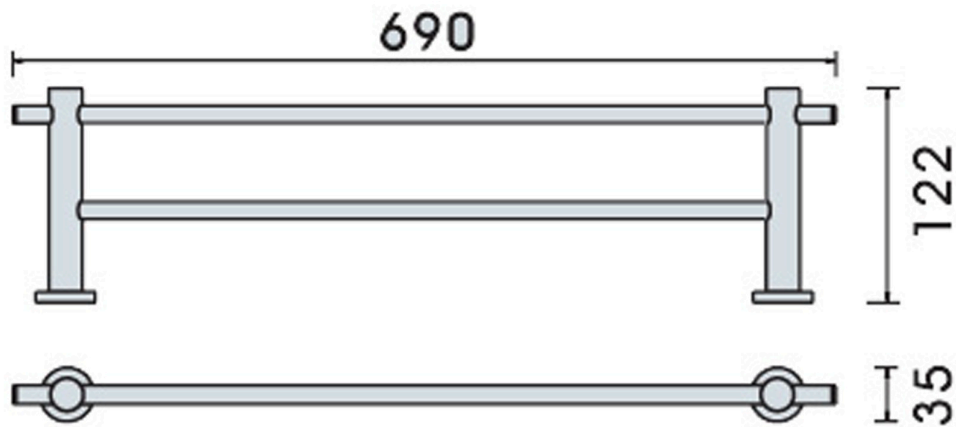

ZONA

Z84430D DOUBLE TOWEL RAIL

**AQUA CONCEPTS**

10/46 SMITH ST, SOUTHPORT, QLD 4215 PH: 07 55030855 FAX: 07 55030877

**CAPITOL BUILDING AND SECURITY PRODUCTS, MELBOURNE**

53 MILLS RD, BRAESIDE, VIC 3195 PH: 03 95875330 FAX: 03 95875752