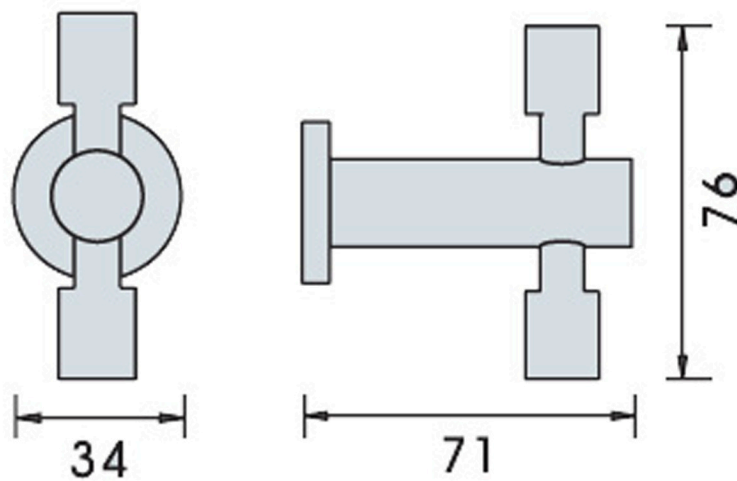

*INNOVARE* Design

ZONA

Z84482 ROBE HOOK

**AQUA CONCEPTS**

10/46 SMITH ST, SOUTHPORT, QLD 4215 PH: 07 55030855 FAX: 07 55030877

**CAPITOL BUILDING AND SECURITY PRODUCTS, MELBOURNE**

53 MILLS RD, BRAESIDE, VIC 3195 PH: 03 95875330 FAX: 03 95875752