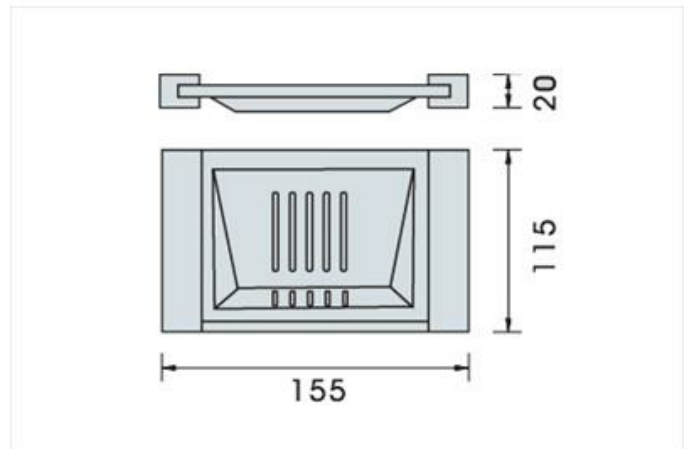

*INNOVARE* Design

**ECCO**

E83511

Ecco Soap Dish

**AQUA CONCEPTS**

10/46 SMITH ST, SOUTHPORT, QLD 4215 PH: 07 5503 0855 FAX: 07 5503 0877

**SPECIALISED PROJECT SERVICES**

216/354 EASTERN VALLEY WAY, CHATSWOOD EAST, NSW, 2067