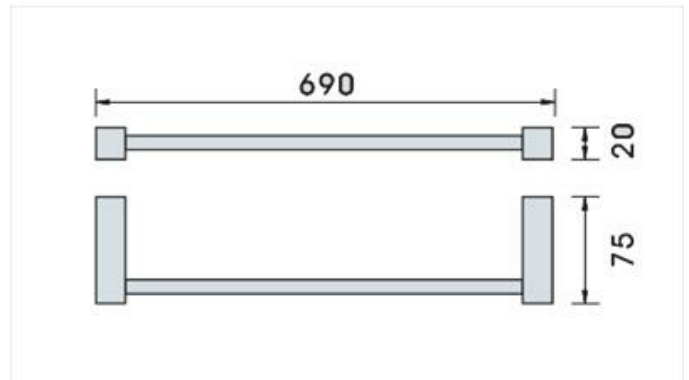

ECCO

E83530

Ecco Single Towel Rail

AQUA CONCEPTS

10/46 SMITH ST, SOUTHPORT, QLD 4215 PH: 07 5503 0855 FAX: 07 5503 0877

SPECIALISED PROJECT SERVICES

216/354 EASTERN VALLEY WAY, CHATSWOOD EAST, NSW, 2067

PH: 02 9417 0599 FAX: 02 9417 0755