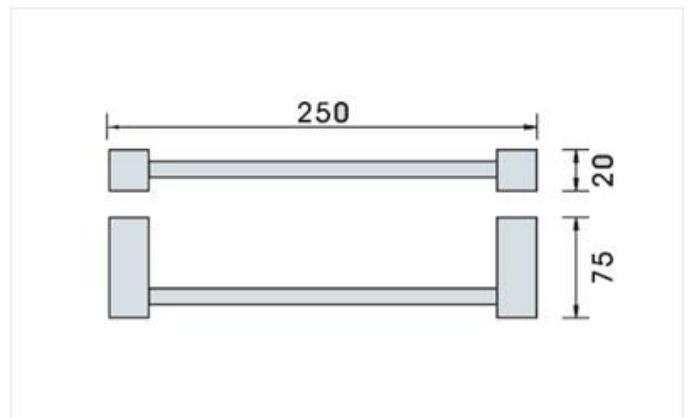

ECCO

E83580

Ecco Hand Towel Rail

AQUA CONCEPTS

10/46 SMITH ST, SOUTHPORT, QLD 4215 PH: 07 5503 0855 FAX: 07 5503 0877

SPECIALISED PROJECT SERVICES

216/354 EASTERN VALLEY WAY, CHATSWOOD EAST, NSW, 2067

PH: 02 9417 0599 FAX: 02 9417 0755