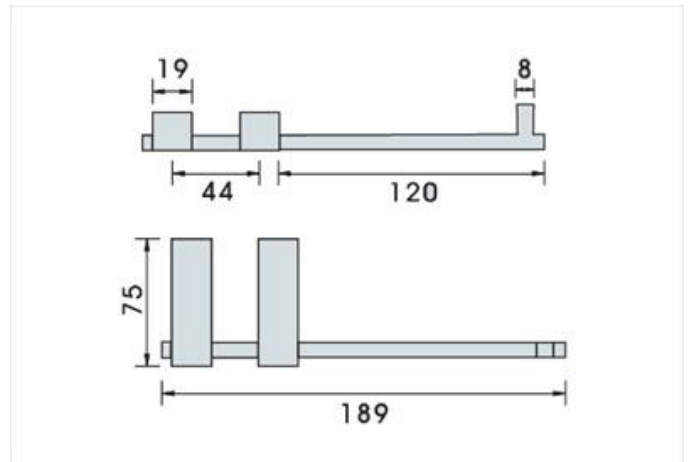

ECCO

E83586

Ecco Toilet Roll Holder

AQUA CONCEPTS

10/46 SMITH ST, SOUTHPORT, QLD 4215 PH: 07 5503 0855 FAX: 07 5503 0877

SPECIALISED PROJECT SERVICES

216/354 EASTERN VALLEY WAY, CHATSWOOD EAST, NSW, 2067

PH: 02 9417 0599 FAX: 02 9417 0755