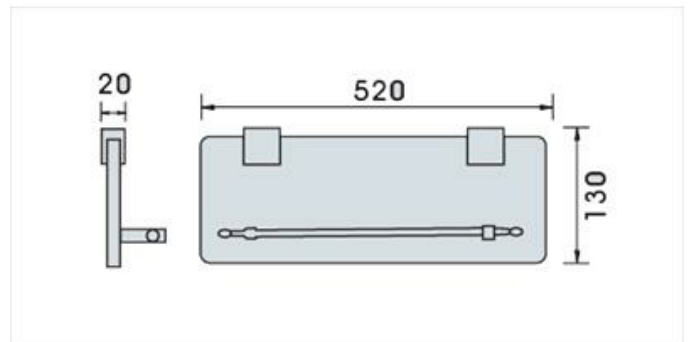

INNOVARE Design

ECCO

E83587

Ecco Glass Shelf

AQUA CONCEPTS

10/46 SMITH ST, SOUTHPORT, QLD 4215 PH: 07 5503 0855 FAX: 07 5503 0877

SPECIALISED PROJECT SERVICES

216/354 EASTERN VALLEY WAY, CHATSWOOD EAST, NSW, 2067