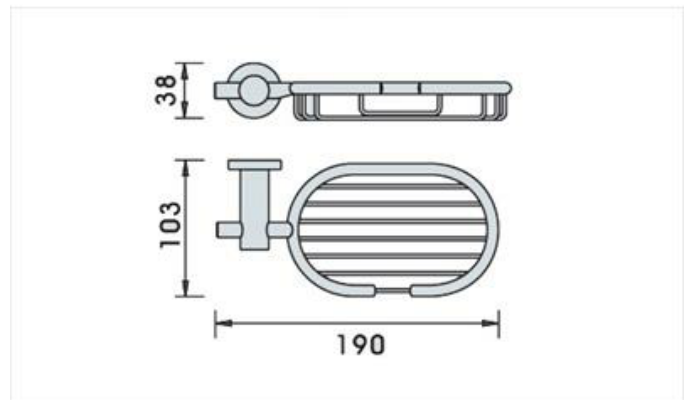

INNOVARE
Design

ZONA

Z84411

Zona Soap Basket

AQUA CONCEPTS

10/46 SMITH ST, SOUTHPORT, QLD 4215 PH: 07 5503 0855 FAX: 07 5503 0877

SPECIALISED PROJECT SERVICES

216/354 EASTERN VALLEY WAY, CHATSWOOD EAST, NSW, 2067