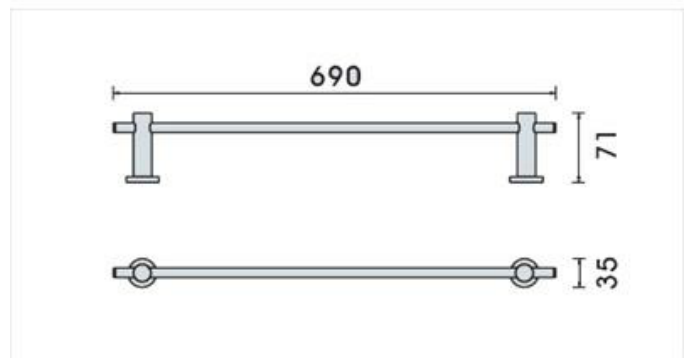

ZONA

Z84430

Zona Single Towel Rail

AQUA CONCEPTS

10/46 SMITH ST, SOUTHPORT, QLD 4215 PH: 07 5503 0855 FAX: 07 5503 0877

SPECIALISED PROJECT SERVICES

216/354 EASTERN VALLEY WAY, CHATSWOOD EAST, NSW, 2067

PH: 02 9417 0599 FAX: 02 9417 0755