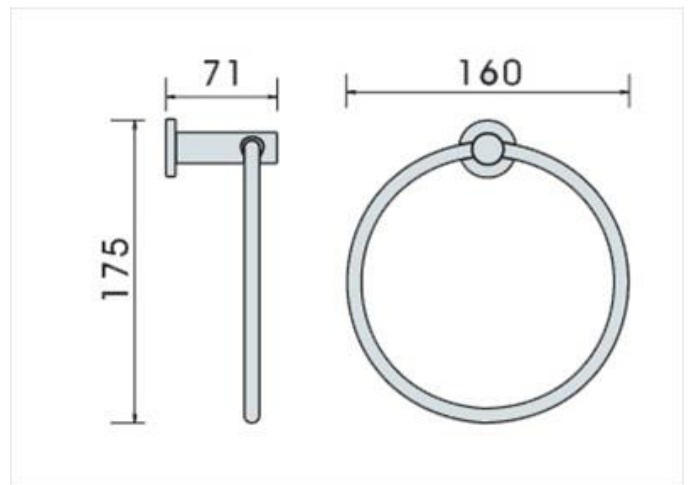

ZONA

Z84480
Zona Towel Ring

AQUA CONCEPTS

10/46 SMITH ST, SOUTHPORT, QLD 4215 PH: 07 5503 0855 FAX: 07 5503 0877

SPECIALISED PROJECT SERVICES

216/354 EASTERN VALLEY WAY, CHATSWOOD EAST, NSW, 2067

PH: 02 9417 0599 FAX: 02 9417 0755