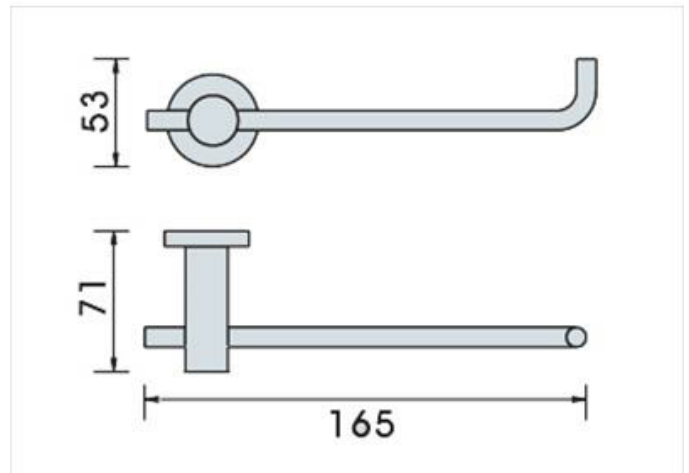

INNOVARE Design

ZONA

Z84486W

Zona Toilet Roll Holder

AQUA CONCEPTS

10/46 SMITH ST, SOUTHPORT, QLD 4215 PH: 07 5503 0855 FAX: 07 5503 0877

SPECIALISED PROJECT SERVICES

216/354 EASTERN VALLEY WAY, CHATSWOOD EAST, NSW, 2067