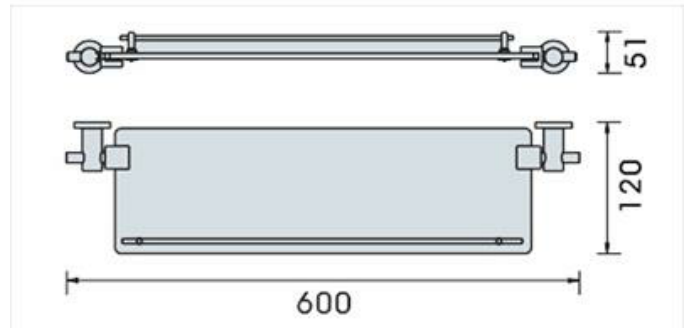

ZONA

Z84487

Zona Glass Shelf

AQUA CONCEPTS

10/46 SMITH ST, SOUTHPORT, QLD 4215 PH: 07 5503 0855 FAX: 07 5503 0877

SPECIALISED PROJECT SERVICES

216/354 EASTERN VALLEY WAY, CHATSWOOD EAST, NSW, 2067

PH: 02 9417 0599 FAX: 02 9417 0755