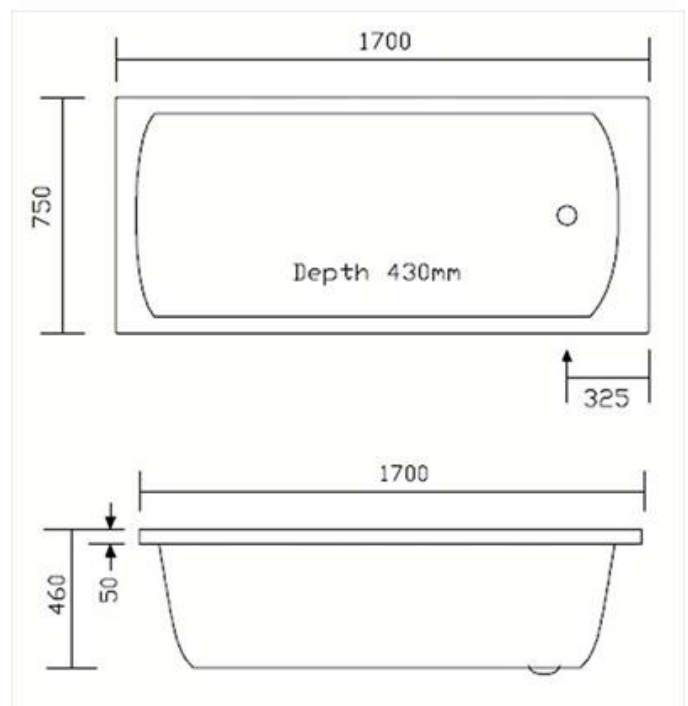

## BATHS

AB1700  
Cosmopolitan Bath

AQUA CONCEPTS  
10/46 SMITH ST, SOUTHPORT, QLD, 4215 PH: 07 5503 0855 FAX: 07 5503 0877  
SPECIALISED PROJECT SERVICES  
216/354 EASTERN VALLEY WAY, CHATSWOOD, NSW, 2067  
PH: 02 9417 0599 FAX: 02 9417 0755