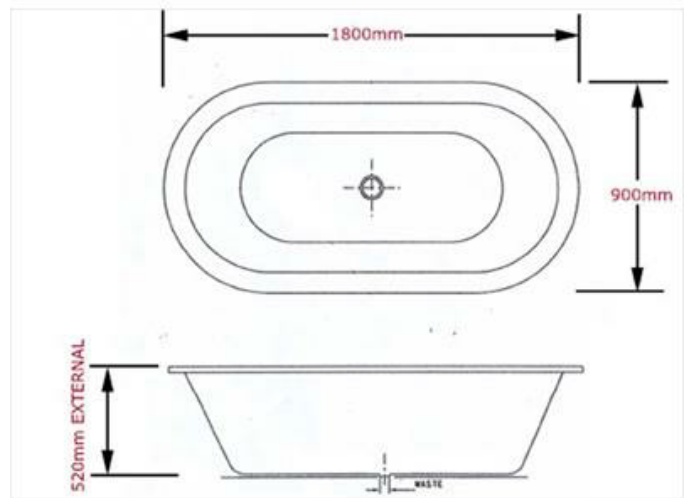

**BATHS**

BO1800  
Orbis Bath

**AQUA CONCEPTS**

10/46 SMITH ST, SOUTHPORT, QLD 4215 PH: 07 5503 0855 FAX: 07 5503 0877

**SPECIALISED PROJECT SERVICES**

216/354 EASTERN VALLEY WAY, CHATSWOOD EAST, NSW, 2067