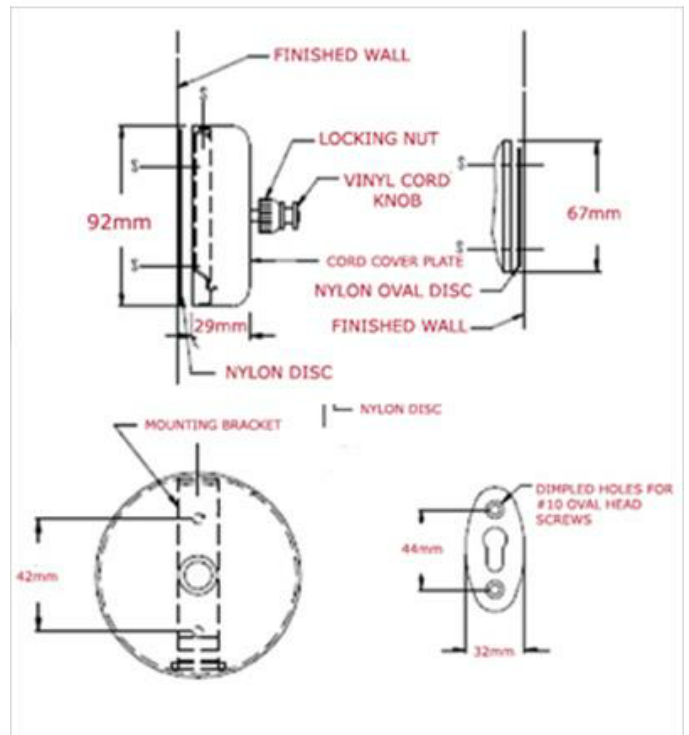

MISCELLANEOUS

BSB091

Extendable Clothes Line

AQUA CONCEPTS

10/46 SMITH ST, SOUTHPORT, QLD 4215 PH: 07 5503 0855 FAX: 07 5503 0877

SPECIALISED PROJECT SERVICES

216/354 EASTERN VALLEY WAY, CHATSWOOD EAST, NSW, 2067