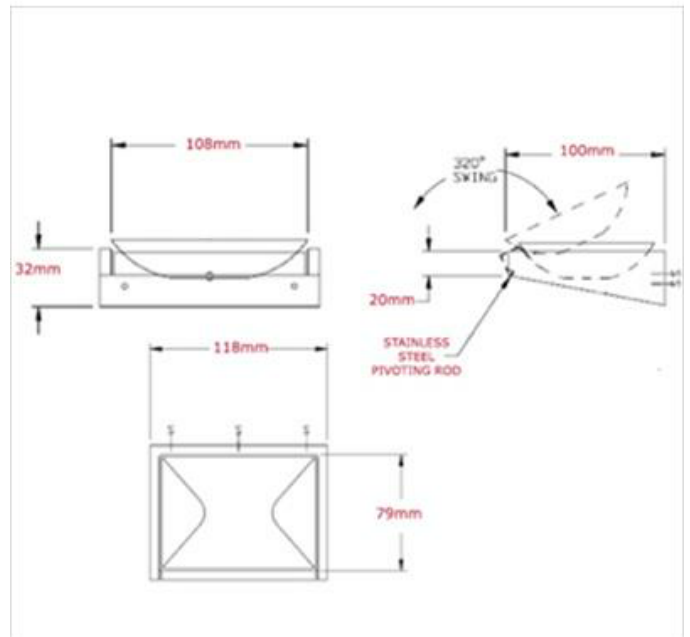

MISCELLANEOUS

BSB111

Tip Over Ashtray

AQUA CONCEPTS

10/46 SMITH ST, SOUTHPORT, QLD 4215 PH: 07 5503 0855 FAX: 07 5503 0877

SPECIALISED PROJECT SERVICES

216/354 EASTERN VALLEY WAY, CHATSWOOD EAST, NSW, 2067

PH: 02 9417 0599 FAX: 02 9417 0755