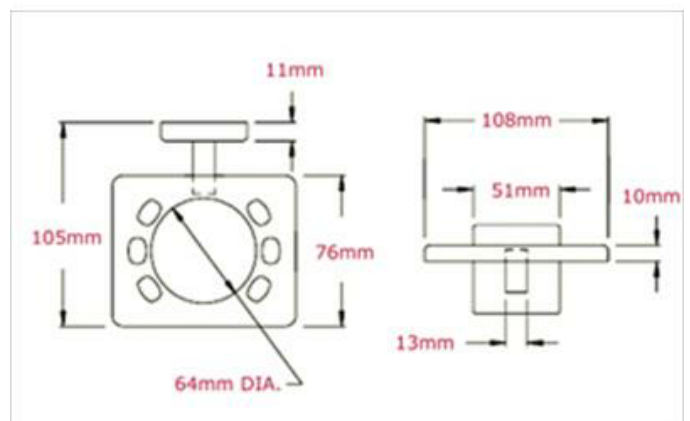

## MISCELLANEOUS

BSB120

Tumbler And Toothbrush Holder