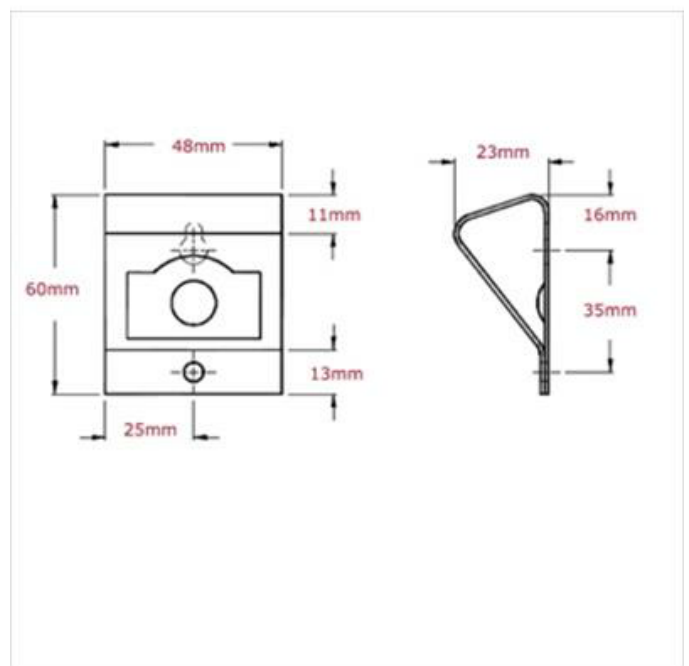

## MISCELLANEOUS

SB009

Bottle Opener