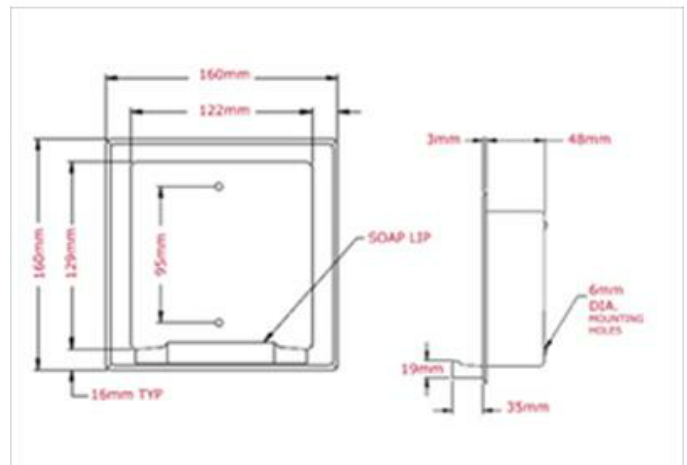

## SOAP DISHES

BSB093

Recessed Soap Dish With Tray