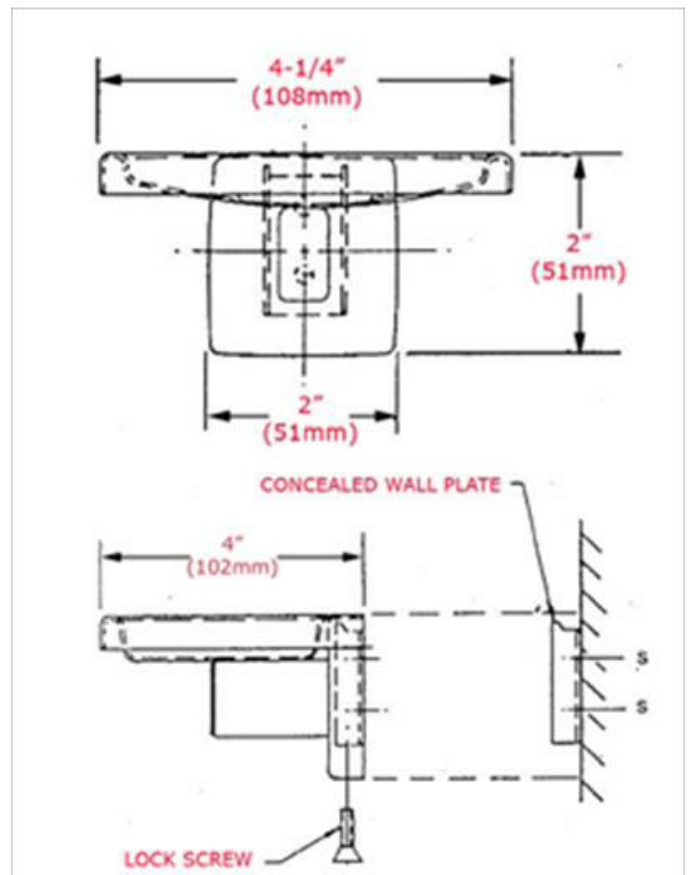

SOAP DISHES

BSB110
Soap Dish

AQUA CONCEPTS

10/46 SMITH ST, SOUTHPORT, QLD 4215 PH: 07 5503 0855 FAX: 07 5503 0877

SPECIALISED PROJECT SERVICES

216/354 EASTERN VALLEY WAY, CHATSWOOD EAST, NSW, 2067

PH: 02 9417 0599 FAX: 02 9417 0755