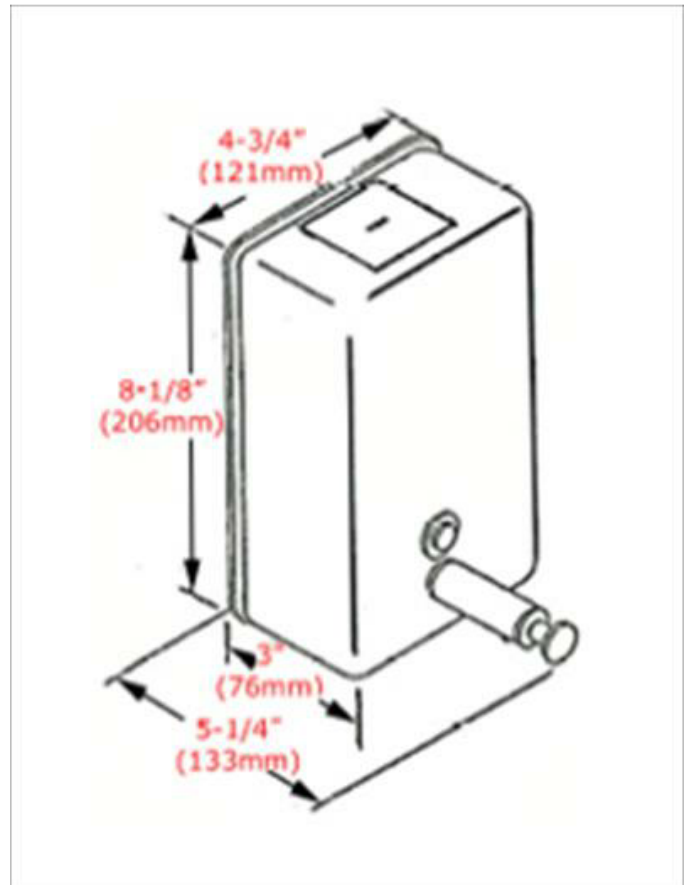

SOAP DISPENSERS

SD101

Vertical Stainless Steel Soap Dispenser

AQUA CONCEPTS

10/46 SMITH ST, SOUTHPORT, QLD 4215 PH: 07 5503 0855 FAX: 07 5503 0877

SPECIALISED PROJECT SERVICES

216/354 EASTERN VALLEY WAY, CHATSWOOD EAST, NSW, 2067