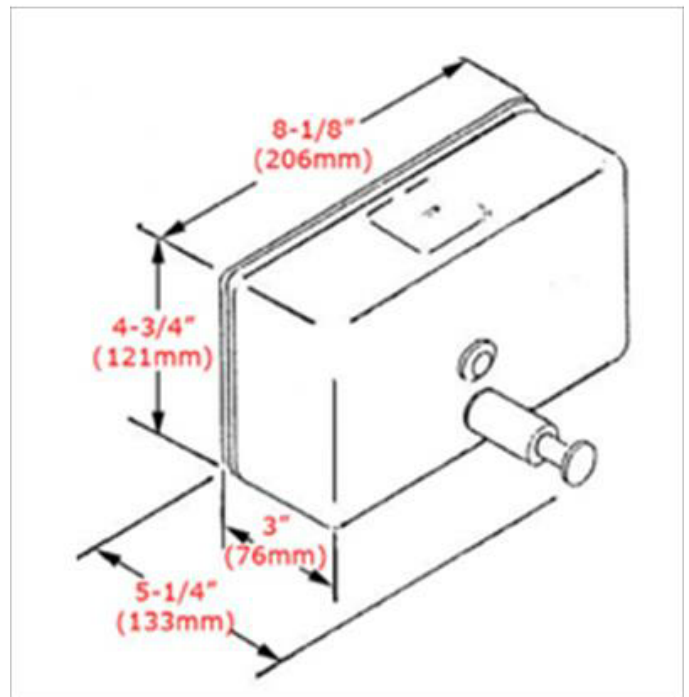

## SOAP DISPENSERS

SD102

Horizontal Stainless Steel Soap Dispenser