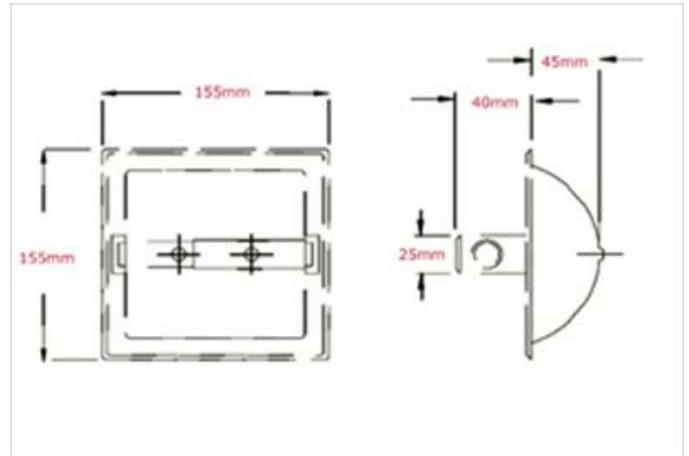

TOILET ROLL HOLDERS

BSB094

Single Recessed Toilet Roll Holder

AQUA CONCEPTS

10/46 SMITH ST, SOUTHPORT, QLD 4215 PH: 07 5503 0855 FAX: 07 5503 0877

SPECIALISED PROJECT SERVICES

216/354 EASTERN VALLEY WAY, CHATSWOOD EAST, NSW, 2067