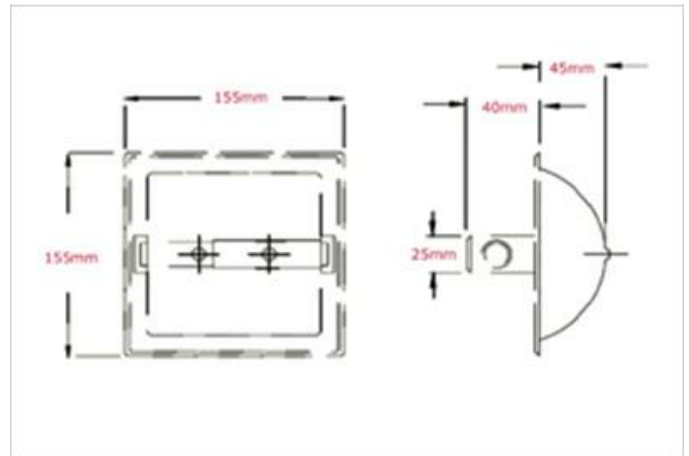

TOILET ROLL HOLDERS

BSB096

Single Recessed Toilet Roll Holder With Hood

AQUA CONCEPTS

10/46 SMITH ST, SOUTHPORT, QLD 4215 PH: 07 5503 0855 FAX: 07 5503 0877

SPECIALISED PROJECT SERVICES

216/354 EASTERN VALLEY WAY, CHATSWOOD EAST, NSW, 2067