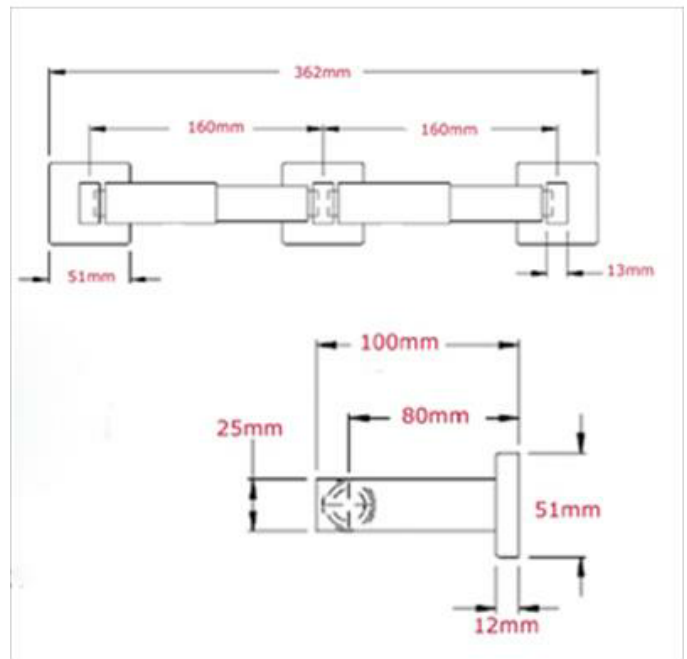

TOILET ROLL HOLDERS

BSB154

Double Roll Toilet Paper Holder

AQUA CONCEPTS

10/46 SMITH ST, SOUTHPORT, QLD 4215 PH: 07 5503 0855 FAX: 07 5503 0877

SPECIALISED PROJECT SERVICES

216/354 EASTERN VALLEY WAY, CHATSWOOD EAST, NSW, 2067