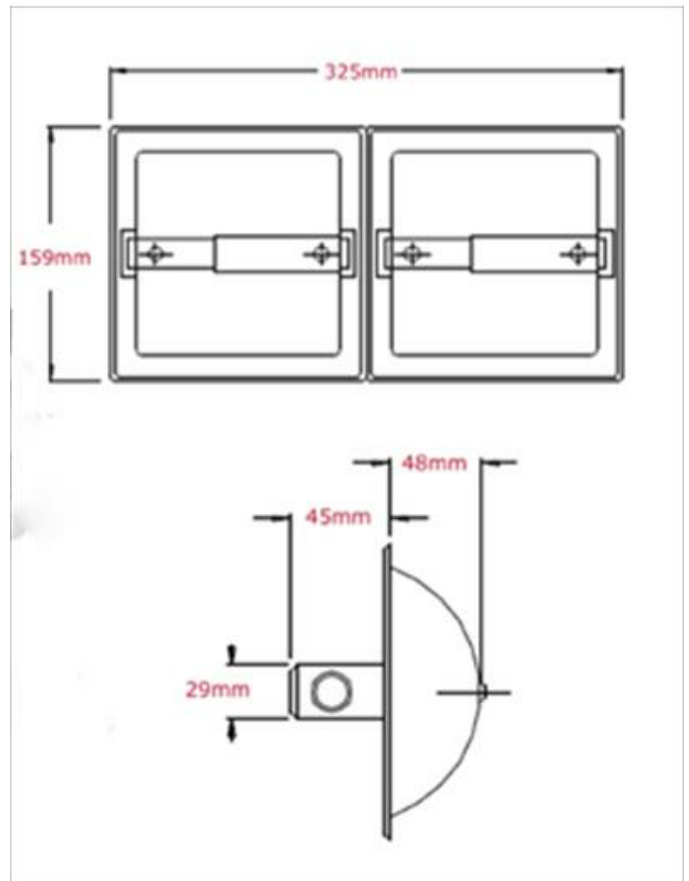

## TOILET ROLL HOLDERS

BSB296

Double Recessed Toilet Roll Holder With Hood