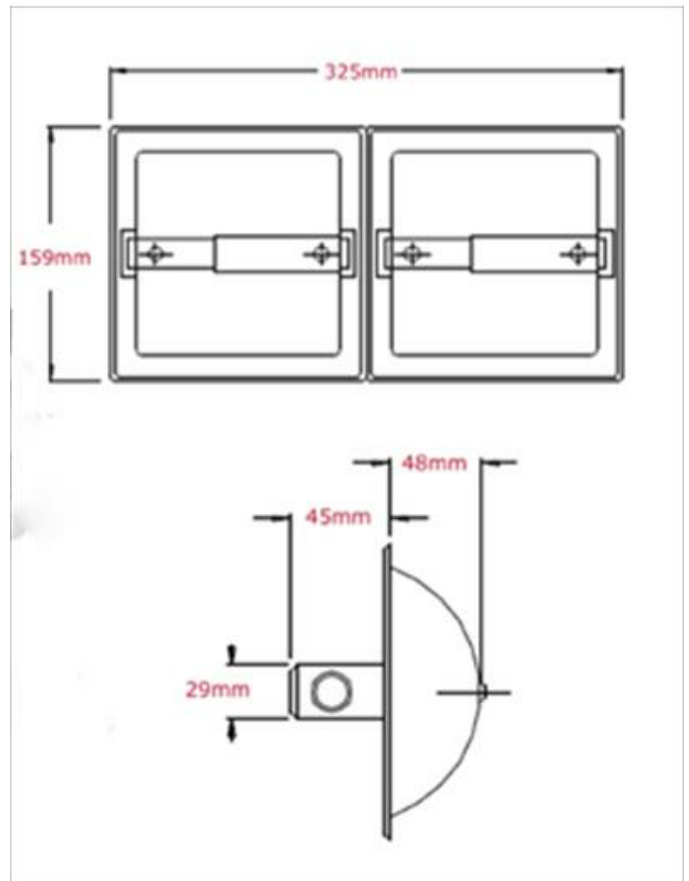

TOILET ROLL HOLDERS

BSB296

Double Recessed Toilet Roll Holder With Hood

AQUA CONCEPTS

10/46 SMITH ST, SOUTHPORT, QLD 4215 PH: 07 5503 0855 FAX: 07 5503 0877

SPECIALISED PROJECT SERVICES

216/354 EASTERN VALLEY WAY, CHATSWOOD EAST, NSW, 2067