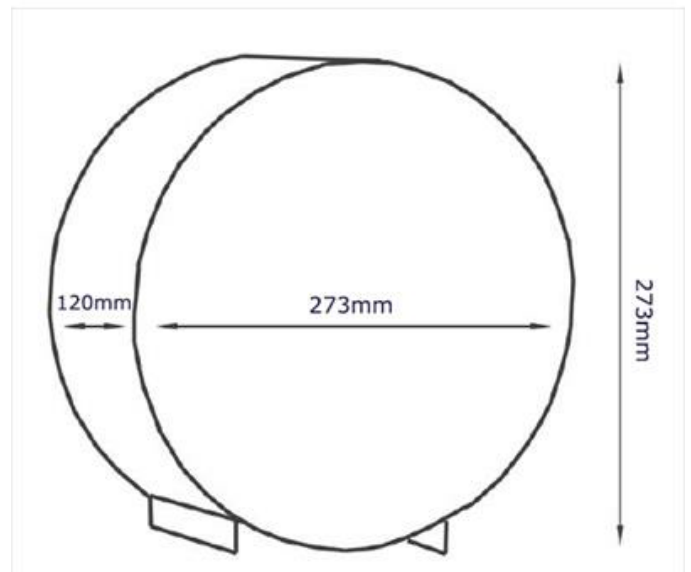

TOILET ROLL HOLDERS

SB194

Jumbo Toilet Roll Holder

AQUA CONCEPTS

10/46 SMITH ST, SOUTHPORT, QLD 4215 PH: 07 5503 0855 FAX: 07 5503 0877

SPECIALISED PROJECT SERVICES

216/354 EASTERN VALLEY WAY, CHATSWOOD EAST, NSW, 2067