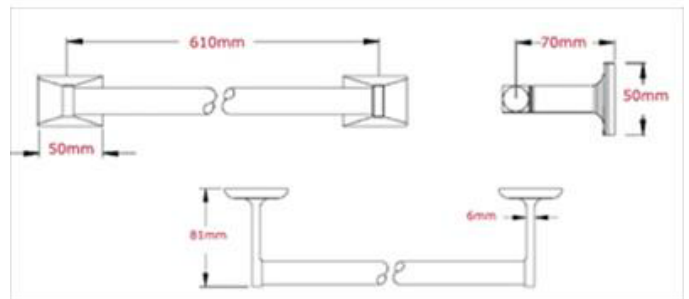

TOWEL RAILS

BSB149R

Single Towel Rail

AQUA CONCEPTS

10/46 SMITH ST, SOUTHPORT, QLD 4215 PH: 07 5503 0855 FAX: 07 5503 0877

SPECIALISED PROJECT SERVICES

216/354 EASTERN VALLEY WAY, CHATSWOOD EAST, NSW, 2067

PH: 02 9417 0599 FAX: 02 9417 0755