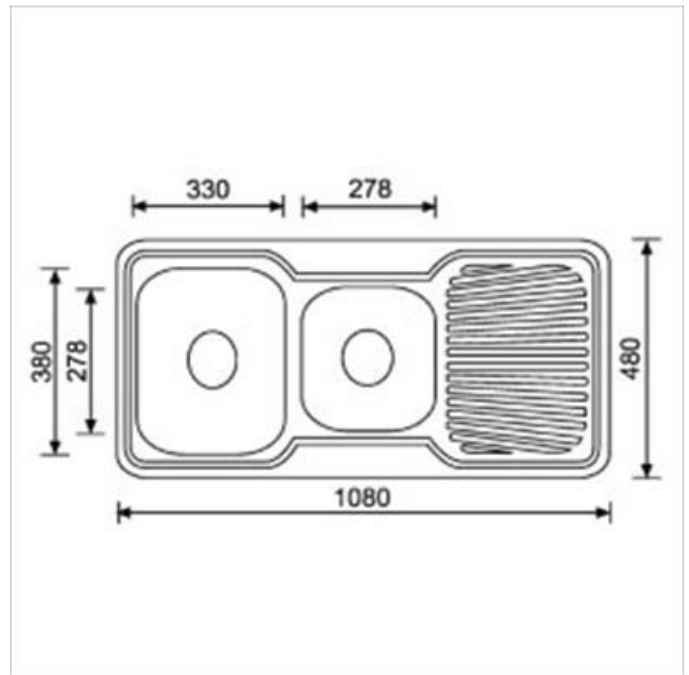

## KITCHEN SINKS

Q1100

1 3/4 Bowl Stainless Steel Sink

AQUA CONCEPTS  
10/46 SMITH ST, SOUTHPORT, QLD, 4215 PH: 07 5503 0855 FAX: 07 5503 0877  
SPECIALISED PROJECT SERVICES  
216/354 EASTERN VALLEY WAY, CHATSWOOD, NSW, 2067  
PH: 02 9417 0599 FAX: 02 9417 0755