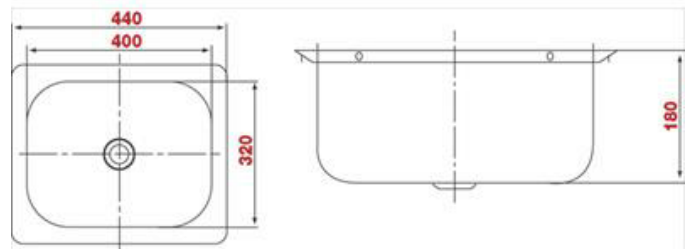

KITCHEN SINKS

Q480
Single Drop In Or Undermount Square
Stainless Steel Sink

AQUA CONCEPTS
10/46 SMITH ST, SOUTHPORT, QLD, 4215 PH: 07 5503 0855 FAX: 07 5503 0877
SPECIALISED PROJECT SERVICES
216/354 EASTERN VALLEY WAY, CHATSWOOD, NSW, 2067
PH: 02 9417 0599 FAX: 02 9417 0755