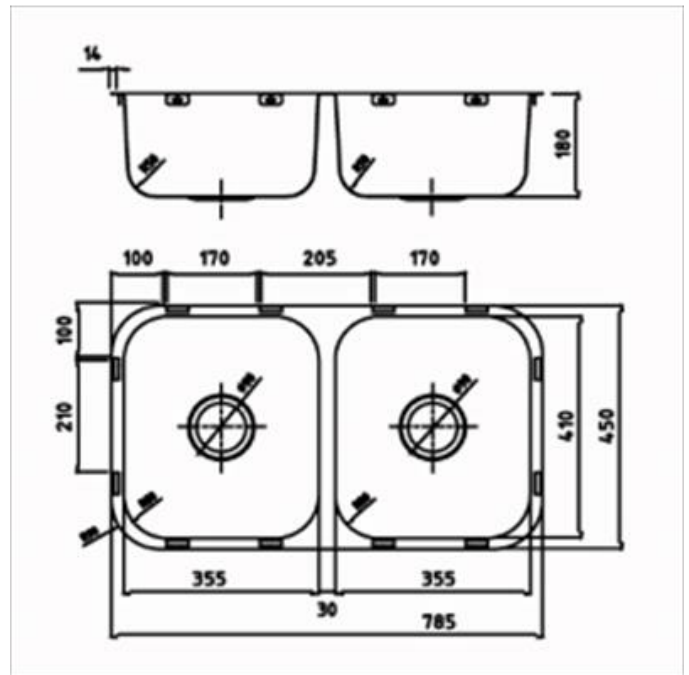

## KITCHEN SINKS

Q780  
Double Undermount Square Stainless  
Steel Sink

AQUA CONCEPTS  
10/46 SMITH ST, SOUTHPORT, QLD, 4215 PH: 07 5503 0855 FAX: 07 5503 0877  
SPECIALISED PROJECT SERVICES  
216/354 EASTERN VALLEY WAY, CHATSWOOD, NSW, 2067  
PH: 02 9417 0599 FAX: 02 9417 0755