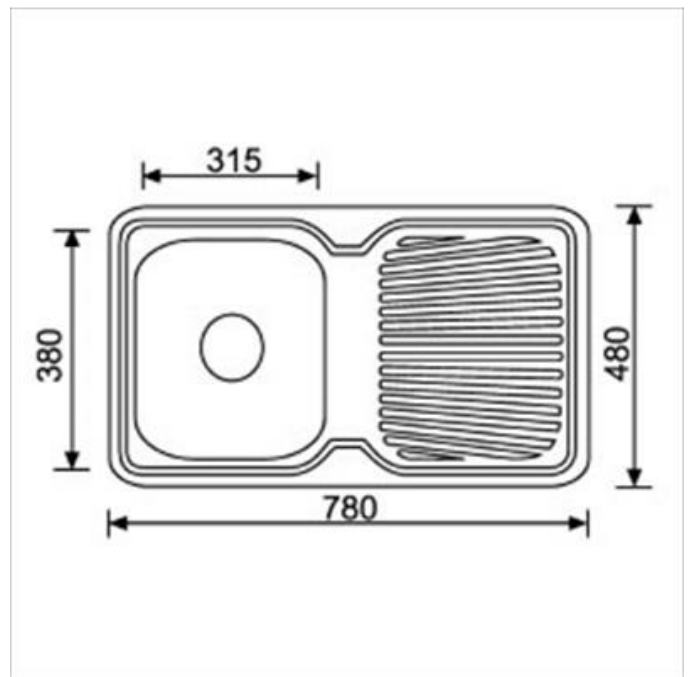

## KITCHEN SINKS

Q800  
Stainless Steel Single Bowl Sink

AQUA CONCEPTS  
10/46 SMITH ST, SOUTHPORT, QLD, 4215 PH: 07 5503 0855 FAX: 07 5503 0877  
SPECIALISED PROJECT SERVICES  
216/354 EASTERN VALLEY WAY, CHATSWOOD, NSW, 2067  
PH: 02 9417 0599 FAX: 02 9417 0755