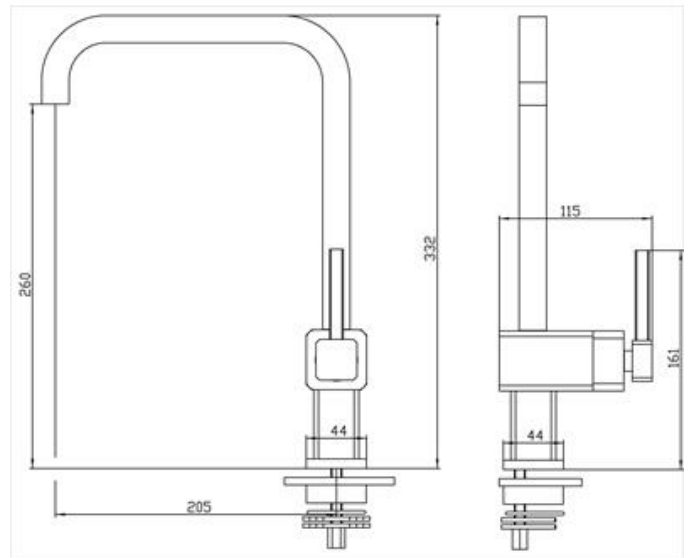

SINK MIXERS

CU7770

High rise sink mixer

AQUA CONCEPTS

10/46 SMITH ST, SOUTHPORT, QLD 4215 PH: 07 5503 0855 FAX: 07 5503 0877

SPECIALISED PROJECT SERVICES

216/354 EASTERN VALLEY WAY, CHATSWOOD EAST, NSW, 2067