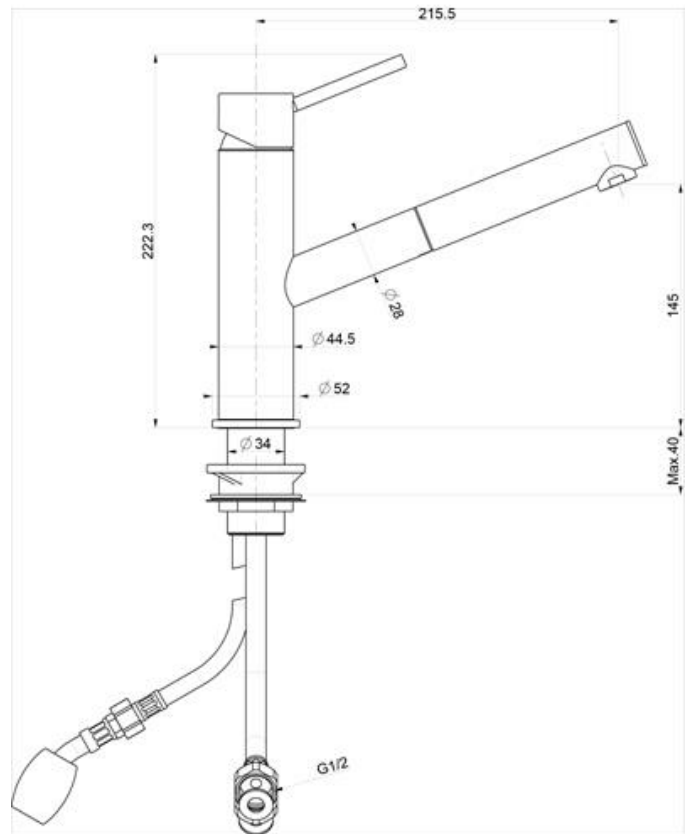

SINK MIXERS

IN7942

Single Pull Out Sink Mixer

AQUA CONCEPTS

10/46 SMITH ST, SOUTHPORT, QLD 4215 PH: 07 5503 0855 FAX: 07 5503 0877

SPECIALISED PROJECT SERVICES

PH: 02 9417 0599 FAX: 02 9417 0755