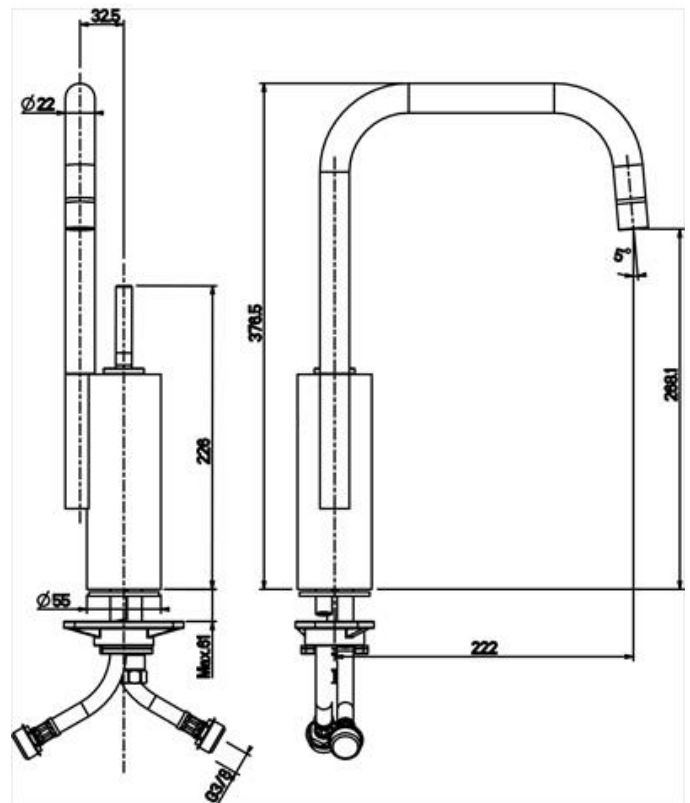

**SINK MIXERS**

IN7950

High rise sink mixer - linea neck

**AQUA CONCEPTS**

10/46 SMITH ST, SOUTHPORT, QLD 4215 PH: 07 5503 0855 FAX: 07 5503 0877

**SPECIALISED PROJECT SERVICES**

PH: 02 9417 0599 FAX: 02 9417 0755